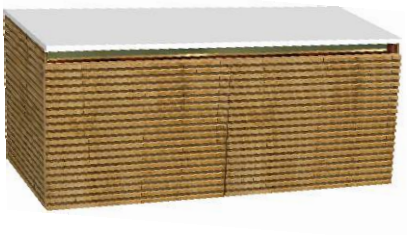

Material : HDHMR
Outer Finish : Melamine, Inner Finish : Melamine
Counter Top : 30 mm White Quartz

PRODUCT	SIZE (In)	CODE	CBM
Main Cabinet	71.0*21.5*19.0	EV726MCW	0.66
Counter Top	72.0*0.6*22.0	Q72MTW	0.05