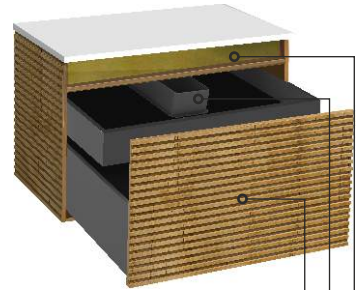

Soft Closing
Drawers

HDHMR Melamine ←
Square U Cut ←
Gold SS Strip ←