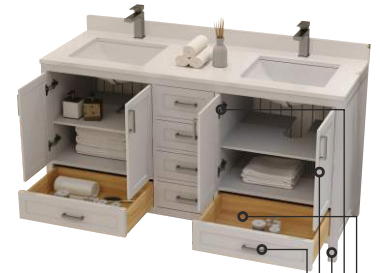

PRODUCT	SIZE (In)	CODE	CBM
Main Cabinet	71.0*21.5*32.0	EV721MCG	1.05
UC Basin	72.0*22.0*8.6	Q72UCW	0.27

- Brushed Finish Handle
- High Quality Pu Paint
- Solid Wood Leg
- Soft Close Hinge
- Solid Wood Drawer