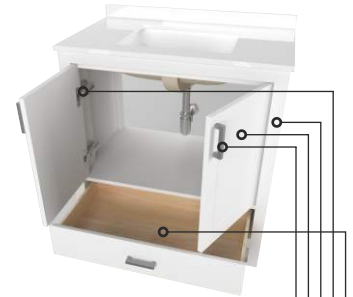

- ← Brushed Finish Handle
- ← High Quality Pu Paint
- ← Solid Wood Leg
- ← Soft Close Hinge
- ← Solid Wood Drawer