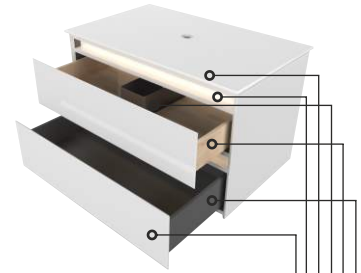

- High Quality PU Paint ←
- Profile Light ←
- 30 mm White Quartz ←
- Square U ←
- Solid Wood Drawer ←
- HDHMR Melamine Drawer ←