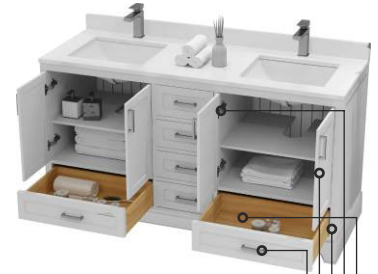

Material : HDHMR
Outer Finish : Pu Matt Navy Blue, Inner Finish : Pu Matt Navy Blue
Counter Top : 30 mm White Quartz

PRODUCT	SIZE (In)	CODE	CBM
Main Cabinet	60.2*22.1*32.0	EV602MCB	0.92
UC Basin	60.0*22.0*8.6	Q60UCW	0.23

- Brushed Finish Handle
- High Quality Pu Paint
- Solid Wood Leg
- Soft Close Hinge
- Solid Wood Drawer