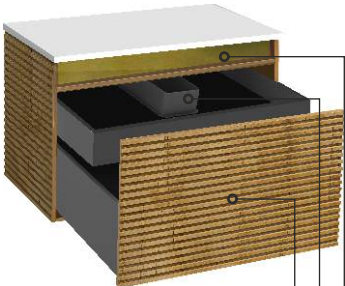

Soft Closing
Drawers

- ← HDHMR Melamine
- ← Square U Cut
- ← Gold SS Strip