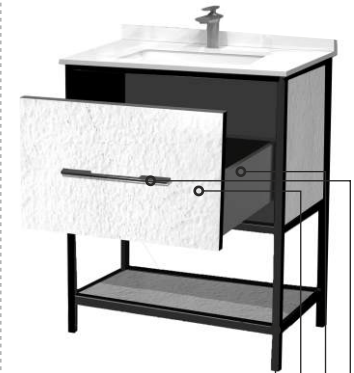

- SS304 Pipe ←
- Stone Veneer ←
- HDHMR Melamine ←
- SS Black Handle ←