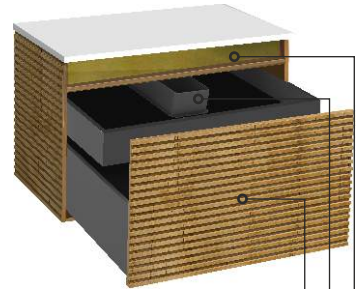

- ← HDHMR Melamine
- ← Square U Cut
- ← Gold SS Strip