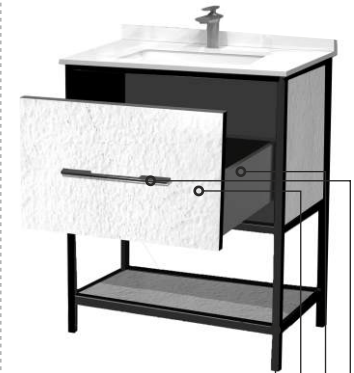

Soft Closing
Drawers

Adjustable
Leveller

- SS304 Pipe ←
- Stone Veneer ←
- HDHMR Melamine ←
- SS Black Handle ←