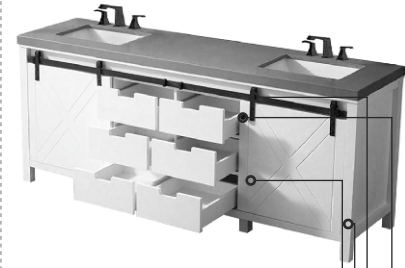

Soft Closing
Drawers

Adjustable
Leveller

- High Quality Pu Paint
- Solid Wood Leg
- Door Slider
- Brushed Finish Knob