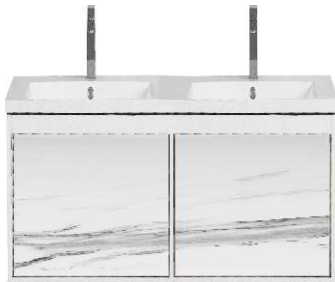

Material : HDHMR
Carcase Outer Finish : Pu Matt White, Inner Finish : Pu Matt White
Shutter Finish : Melamine
Counter Top : 30 mm White Quartz

PRODUCT	SIZE (In)	CODE	CBM
Main Cabinet	47.0*21.5*19.0	EV485MCS	0.45
UC Basin	48.0*22.0*8.6	Q48UCW	0.18