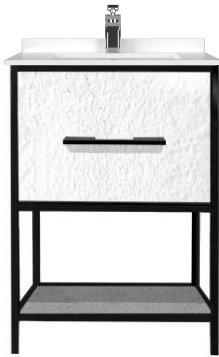

Material : HDHMR

Outer Finish : SS Frame & Stone Finish Veneer, Inner Finish : Melamine
Counter Top : 30 mm White Quartz

PRODUCT	SIZE (in)	CODE	CBM
Main Cabinet	23.0*21.5*32.0	EV247MCW	0.37
UC Basin	24.0*22.0*8.6	Q24UCW	0.09