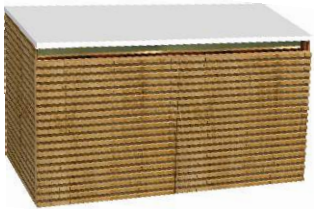

Material : HDHMR
Outer Finish : Melamine, Inner Finish : Melamine
Counter Top : 30 mm White Quartz

PRODUCT	SIZE (In)	CODE	CBM
Main Cabinet	47.0*21.5*19.0	EV486MCW	0.45
Counter Top	48.0*0.6*22.0	Q48MTW	0.03