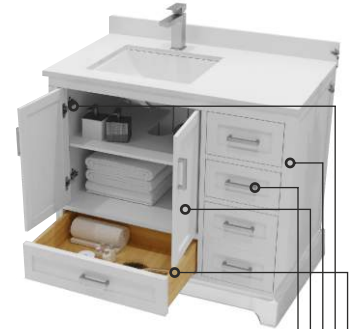

- Brushed Finish Handle
- High Quality Pu Paint
- Solid Wood Leg
- Soft Close Hinge
- Solid Wood Drawer