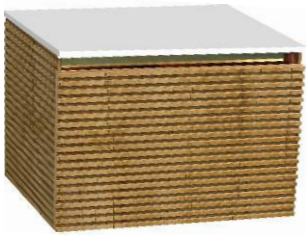

Material : HDHMR
Outer Finish : Melamine, Inner Finish : Melamine
Counter Top : 30 mm White Quartz

PRODUCT	SIZE (In)	CODE	CBM
Main Cabinet	35.0*21.5*19.0	EV366MCW	0.34
Counter Top	36.0*0.6*22.0	Q36MTW	0.03