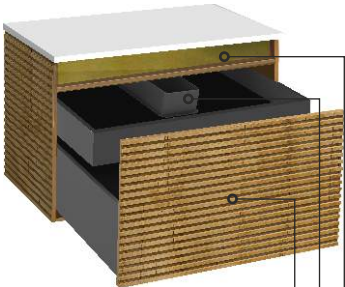

Soft Closing
Drawers

- ← HDHMR Melamine
- ← Square U Cut
- ← Gold SS Strip