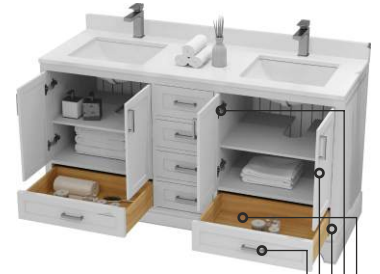

PRODUCT	SIZE (In)	CODE	CBM
Main Cabinet	72.2*22.1*32.0	EV722MCG	1.10
UC Basin	72.0*22.0*8.6	Q72UCW	0.27

- Brushed Finish Handle
- High Quality Pu Paint
- Solid Wood Leg
- Soft Close Hinge
- Solid Wood Drawer