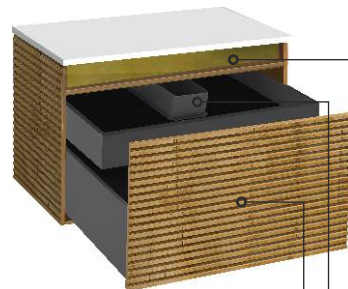

Soft Closing
Drawers

HDHMR Melamine ←
Square U Cut ←
Gold SS Strip ←