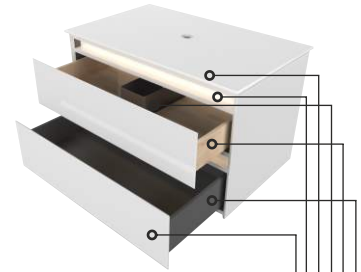

- High Quality PU Paint ←
- Profile Light ←
- 30 mm White Quartz ←
- Square U ←
- Solid Wood Drawer ←
- HDHMR Melamine Drawer ←