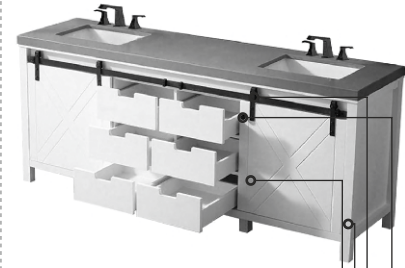

Soft Closing
Drawers

Adjustable
Leveller

High Quality Pu Paint
Solid Wood Leg
Door Slider
Brushed Finish Knob