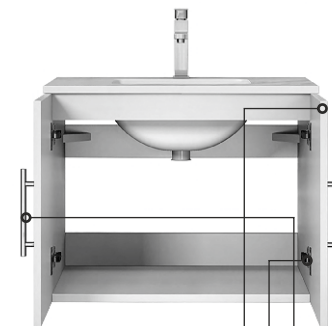

High Quality Pu Paint ←

Soft Close Hinge ←

Ss304 Handle ←