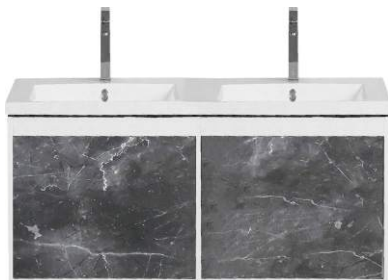

Material : HDHMR

Carcase Outer Finish : Pu Matt White, Inner Finish : Pu Matt White

Shutter Finish : Melamine

Counter Top : 30 mm White Quartz

PRODUCT	SIZE (In)	CODE	CBM
Main Cabinet	59.0*21.5*19.0	EV605MCG	0.56
UC Basin	60.0*22.0*8.6	Q60UCW	0.23