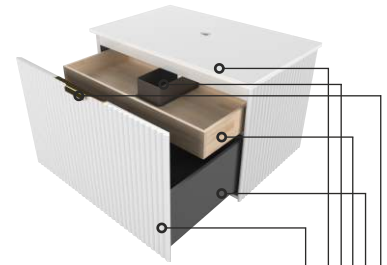

- High Quality PU Paint (with CNC Fluting) ←
- 30 mm White Quartz ←
- Square U ←
- Solid Wood Drawer ←
- HDHMR Melamine Drawer ←
- Brushed Finish Handle ←