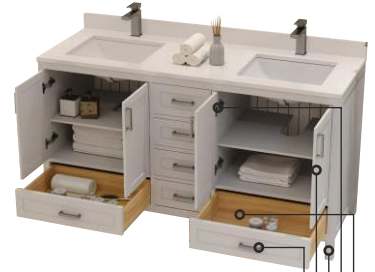

Soft Closing
Drawers

Adjustable
Leveller

- Brushed Finish Handle
- High Quality Pu Paint
- Solid Wood Leg
- Soft Close Hinge
- Solid Wood Drawer