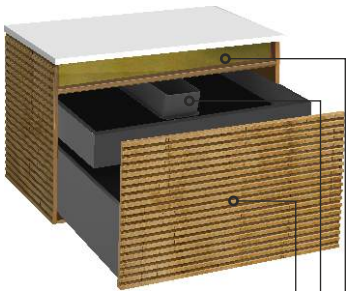

Soft Closing
Drawers

- ← HDHMR Melamine
- ← Square U Cut
- ← Gold SS Strip