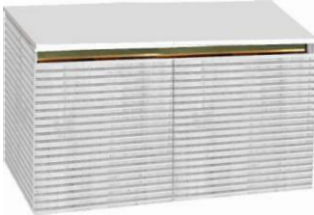

- ← HDHMR Melamine
- ← Square U Cut
- ← Gold SS Strip

Soft Closing
 Drawers

Material : HDHMR
 Outer Finish : Melamine, Inner Finish : Melamine
 Counter Top : 30 mm White Quartz

PRODUCT	SIZE (In)	CODE	CBM
Main Cabinet	47.0*21.5*19.0	EV486MCW	0.45
Counter Top	48.0*0.6*22.0	Q48MTW	0.03