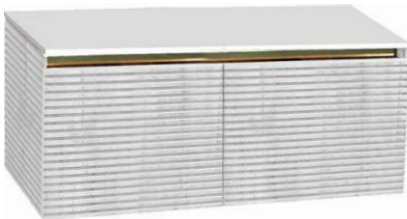

HDHMR Melamine ←
 Square U Cut ←
 Gold SS Strip ←

Soft Closing
 Drawers

Material : HDHMR
 Outer Finish : Melamine, Inner Finish : Melamine
 Counter Top : 30 mm White Quartz

PRODUCT	SIZE (In)	CODE	CBM
Main Cabinet	71.0*21.5*19.0	EV726MCW	0.66
Counter Top	72.0*0.6*22.0	Q72MTW	0.05