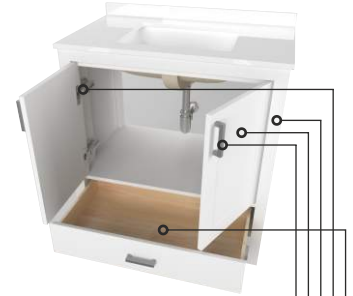

PRODUCT	SIZE (In)	CODE	CBM
Main Cabinet	24.2*22.1*32.0	EV242MCG	0.40
UC Basin	24.0*22.0*8.6	Q24UCW	0.09

- ← Brushed Finish Handle
- ← High Quality Pu Paint
- ← Solid Wood Leg
- ← Soft Close Hinge
- ← Solid Wood Drawer