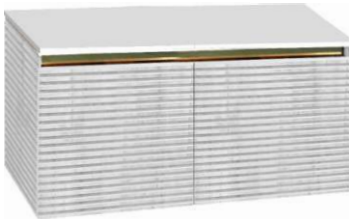

- ← HDHMR Melamine
- ← Square U Cut
- ← Gold SS Strip

Soft Closing
 Drawers

Material : HDHMR
 Outer Finish : Melamine, Inner Finish : Melamine
 Counter Top : 30 mm White Quartz

PRODUCT	SIZE (In)	CODE	CBM
Main Cabinet	59.0*21.5*19.0	EV606MCW	0.56
Counter Top	60.0*0.6*22.0	Q60MTW	0.04