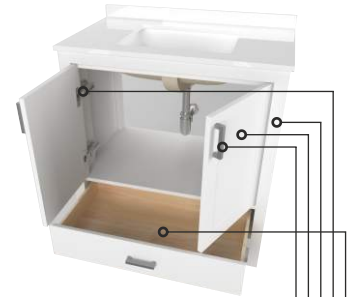

Soft Closing
Drawers

Adjustable
Leveller

- Brushed Finish Handle
- High Quality Pu Paint
- Solid Wood Leg
- Soft Close Hinge
- Solid Wood Drawer