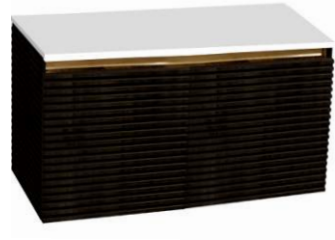

Material : HDHMR
Outer Finish : Melamine, Inner Finish : Melamine
Counter Top : 30 mm White Quartz

PRODUCT	SIZE (In)	CODE	CBM
Main Cabinet	47.0*21.5*19.0	EV486MCB	0.45
Counter Top	48.0*0.6*22.0	Q48MTW	0.03