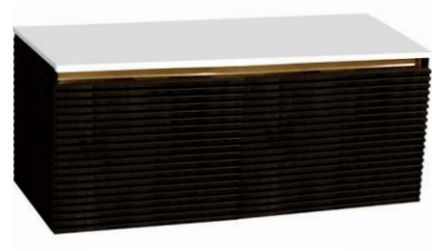

Material : HDHMR
Outer Finish : Melamine, Inner Finish : Melamine
Counter Top : 30 mm White Quartz

PRODUCT	SIZE (In)	CODE	CBM
Main Cabinet	71.0*21.5*19.0	EV726MCB	0.66
Counter Top	72.0*0.6*22.0	Q72MTW	0.05