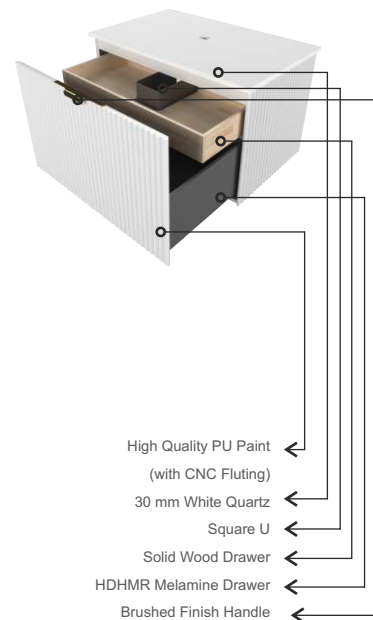

- High Quality PU Paint (with CNC Fluting) ←
- 30 mm White Quartz ←
- Square U ←
- Solid Wood Drawer ←
- HDHMR Melamine Drawer ←
- Brushed Finish Handle ←