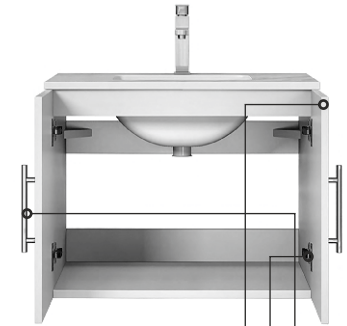

High Quality Pu Paint ←

Soft Close Hinge
Ss304 Handle ←