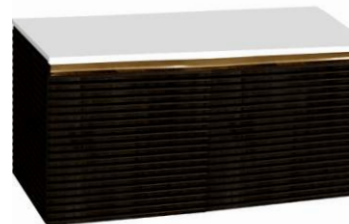

Material : HDHMR
Outer Finish : Melamine, Inner Finish : Melamine
Counter Top : 30 mm White Quartz

PRODUCT	SIZE (In)	CODE	CBM
Main Cabinet	59.0*21.5*19.0	EV606MCB	0.56
Counter Top	60.0*0.6*22.0	Q60MTW	0.04