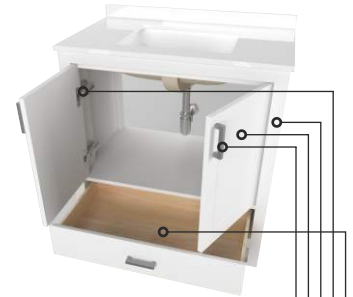

- Brushed Finish Handle
- High Quality Pu Paint
- Solid Wood Leg
- Soft Close Hinge
- Solid Wood Drawer