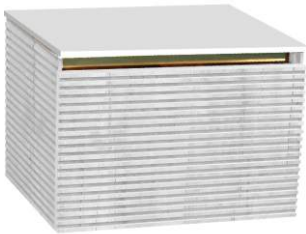

- ← HDHMR Melamine
- ← Square U Cut
- ← Gold SS Strip

Soft Closing
 Drawers

Material : HDHMR
 Outer Finish : Melamine, Inner Finish : Melamine
 Counter Top : 30 mm White Quartz

PRODUCT	SIZE (In)	CODE	CBM
Main Cabinet	35.0*21.5*19.0	EV366MCW	0.34
Counter Top	36.0*0.6*22.0	Q36MTW	0.03