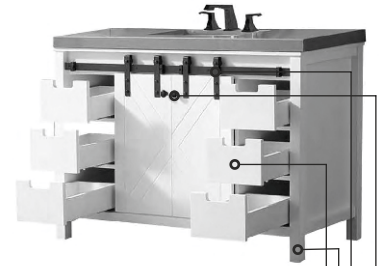

Soft Closing
Drawers

Adjustable
Leveller

High Quality Pu Paint ←
Solid Wood Leg ←
Door Slider ←
Brushed Finish Knob ←