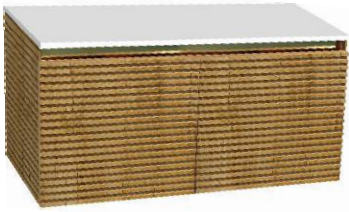

Material : HDHMR
Outer Finish : Melamine, Inner Finish : Melamine
Counter Top : 30 mm White Quartz

PRODUCT	SIZE (In)	CODE	CBM
Main Cabinet	59.0*21.5*19.0	EV606MCW	0.56
Counter Top	60.0*0.6*22.0	Q60MTW	0.04